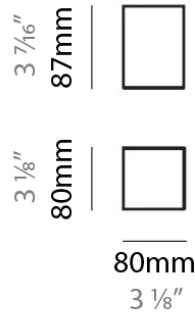

PROJECT
TYPE
NOTES
QUANTITY
DATE

TWO SURFACE

D82164

GENERAL

Series: Two
Brand: Panzeri
Division: Design
Mounting Type: Surface
Mounting Location: Ceiling
Subcategory: Downlight

PHYSICAL

Shape: Cube
Length (mm): 80
Length (in): 3 1/8"
Width (mm): 80
Width (in): 3 1/8"
Height (mm): 87
Height (in): 3 1/2"
Light Distribution: Downlight
Weight (kg): 1.4
Weight (lbs): 3
Fixture Finish: PAL
Fixture Material: Aluminum

ELECTRICAL

Number of Lamps: 1
Lamp Type: LED Retrofit / Halogen
Lamp Shape: MR16
Bulb Included: Bulb Not Included
Total Output Wattage (W): 6 / 50
Max. Wattage Per Lamp (W): 6 / 50
Lamp Base: GU10
Input Voltage (V): 120

LED

OPTICAL

RATINGS AND CERTIFICATIONS

Certified By: CSA Certified to UL and CSA Standards
IP rating: IP20