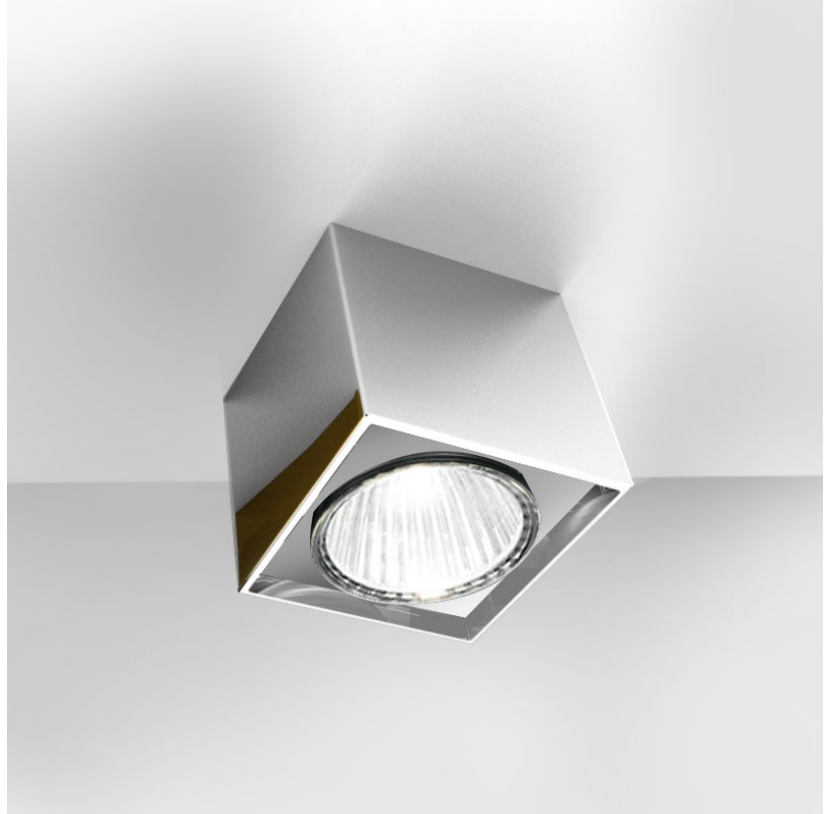

PROJECT
TYPE
NOTES
QUANTITY
DATE

TWO SURFACE

D82164

GENERAL

Series: Two
Brand: Panzeri
Division: Design
Mounting Type: Surface
Mounting Location: Ceiling
Subcategory: Downlight

PHYSICAL

Shape: Cube
Length (mm): 80
Length (in): 3 1/8"
Width (mm): 80
Width (in): 3 1/8"
Height (mm): 87
Height (in): 3 1/2"
Light Distribution: Downlight
Weight (kg): 1.4
Weight (lbs): 3
Fixture Finish: PAL
Fixture Material: Aluminum

ELECTRICAL

Number of Lamps: 1
Lamp Type: LED Retrofit / Halogen
Lamp Shape: MR16
Bulb Included: Bulb Not Included
Total Output Wattage (W): 6 / 50
Max. Wattage Per Lamp (W): 6 / 50
Lamp Base: GU10
Input Voltage (V): 120

LED

OPTICAL

RATINGS AND CERTIFICATIONS

Certified By: CSA Certified to UL and CSA Standards
IP rating: IP20